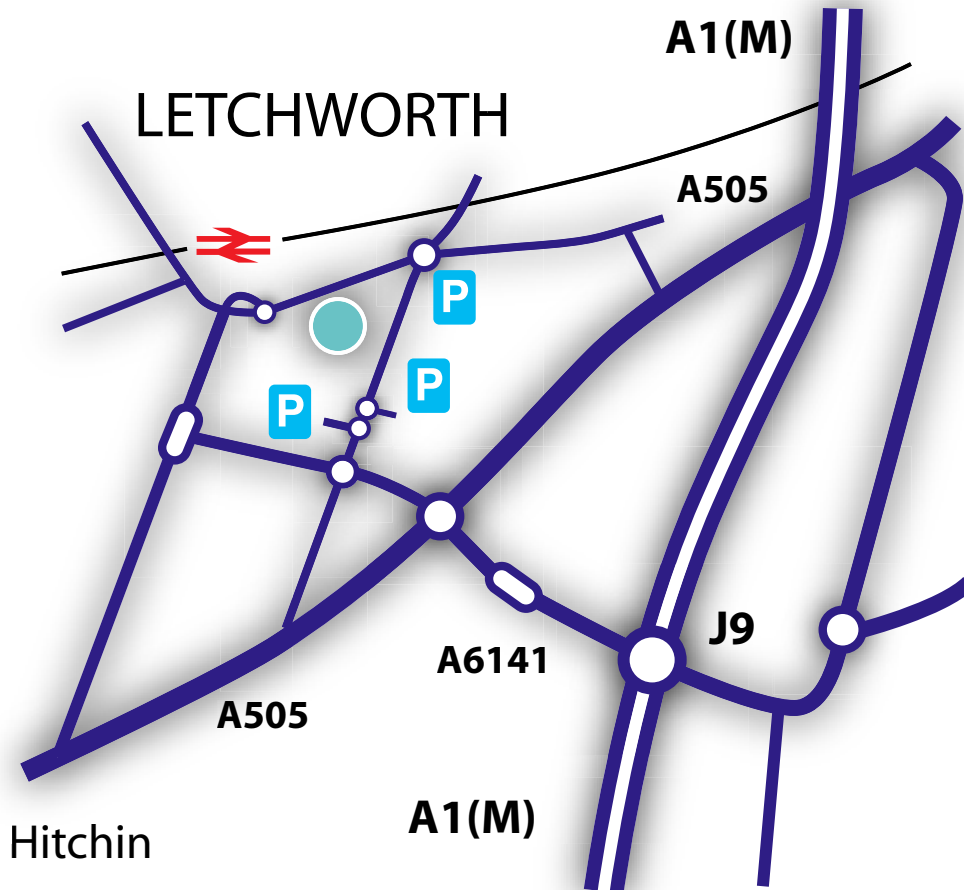

# THE LETCHWORTH CLINIC

The Letchworth Clinic

17 Station Road, Letchworth, Hertfordshire SG6 3BB

Telephone: (01462) 670900

[www.theletchworthclinic.co.uk](http://www.theletchworthclinic.co.uk)